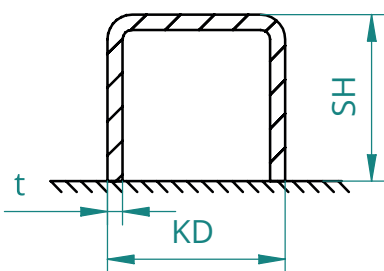

FRAME TYPES

NORMAL TOP AND SIDE FRAME
 type: **F1**

TOP AND SIDE FRAME WITH GASKET
 type: **F2***

SILL TYPES

type: **S1**

type: **S2**

type: **S3**

type: **S4**

KD** (MV 4298 N/G) = 45 mm
 KD** (MV 4360/4361 N/G) = 70 mm
 KD** (MV 4360/4361 W) = 60 mm

type: **S5**

type: **S6**

type: **S7**

type: **S8**

KD (MV 4298 N/G) = 49 mm
 KD (MV 4360/4361 N/G) = 73 mm
 KD (MV 4360/4361 W) = 63 mm

*GASKET FOR GASTIGHT AND WEATHERTIGHT DOOR TYPES