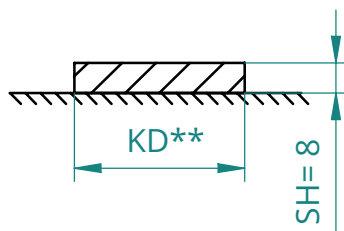

FRAME TYPES

NORMAL TOP AND SIDE FRAME
 type: **F1**

TOP AND SIDE FRAME WITH GASKET
 type: **F2***

SILL TYPES

type: **S1**

type: **S2**

type: **S3**

type: **S4**

KD** (MV 4298 N/G) = 45 mm
 KD** (MV 4360/4361 N/G) = 70 mm
 KD** (MV 4360/4361 W) = 60 mm

type: **S5**

type: **S6**

type: **S7**

type: **S8**

KD (MV 4298 N/G) = 49 mm
 KD (MV 4360/4361 N/G) = 73 mm
 KD (MV 4360/4361 W) = 63 mm