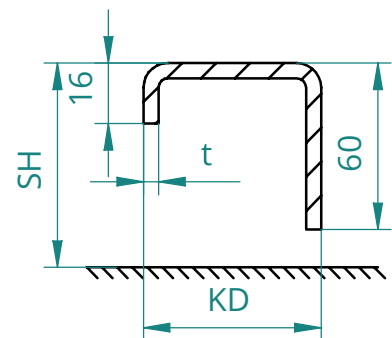

FRAME TYPES

NORMAL TOP AND SIDE FRAME
 type: **F1**

TOP AND SIDE FRAME WITH GASKET
 type: **F2***

SILL TYPES

type: **S1**

type: **S2**

type: **S3**

type: **S4**

KD** (MV 4298 N/G) = 45 mm
 KD** (MV 4360/4361 N/G) = 70 mm
 KD** (MV 4360/4361 W) = 60 mm

type: **S5**

type: **S6**

type: **S7**

type: **S8**

KD (MV 4298 N/G) = 49 mm
 KD (MV 4360/4361 N/G) = 73 mm
 KD (MV 4360/4361 W) = 63 mm