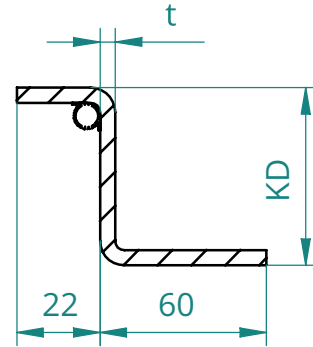

FRAME TYPES

NORMAL TOP AND SIDE FRAME
 type: **F1**

TOP AND SIDE FRAME WITH GASKET
 type: **F2***

SILL TYPES

type: **S1**

type: **S2**

type: **S3**

type: **S4**

KD** (MV 4298 N/G) = 45 mm
 KD** (MV 4360/4361 N/G) = 70 mm
 KD** (MV 4360/4361 W) = 60 mm

type: **S5**

type: **S6**

type: **S7**

type: **S8**

KD (MV 4298 N/G) = 49 mm
 KD (MV 4360/4361 N/G) = 73 mm
 KD (MV 4360/4361 W) = 63 mm