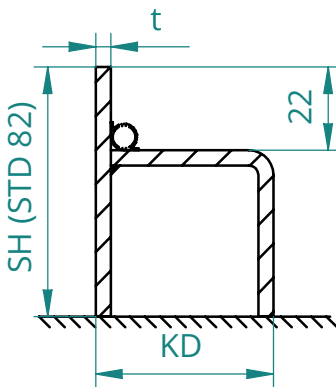

FRAME TYPES

NORMAL TOP AND SIDE FRAME
 type: **F1**

TOP AND SIDE FRAME WITH GASKET
 type: **F2***

SILL TYPES

type: **S1**

type: **S2**

type: **S3**

type: **S4**

KD** (MV 4298 N/G) = 45 mm
 KD** (MV 4360/4361 N/G) = 70 mm
 KD** (MV 4360/4361 W) = 60 mm

type: **S5**

type: **S6**

type: **S7**

type: **S8**

KD (MV 4298 N/G) = 49 mm
 KD (MV 4360/4361 N/G) = 73 mm
 KD (MV 4360/4361 W) = 63 mm