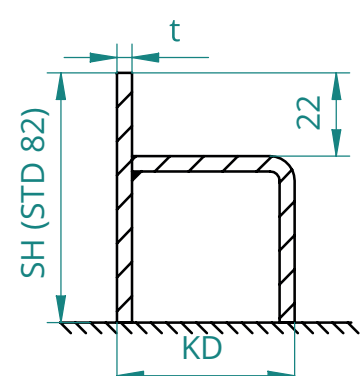

FRAME TYPES

NORMAL TOP AND SIDE FRAME
 type: **F1**

TOP AND SIDE FRAME WITH GASKET
 type: **F2***

SILL TYPES

type: **S1**

type: **S2**

type: **S3**

type: **S4**

KD** (MV 4298 N/G) = 45 mm
 KD** (MV 4360/4361 N/G) = 70 mm
 KD** (MV 4360/4361 W) = 60 mm

type: **S5**

type: **S6**

type: **S7**

type: **S8**

KD (MV 4298 N/G) = 49 mm
 KD (MV 4360/4361 N/G) = 73 mm
 KD (MV 4360/4361 W) = 63 mm