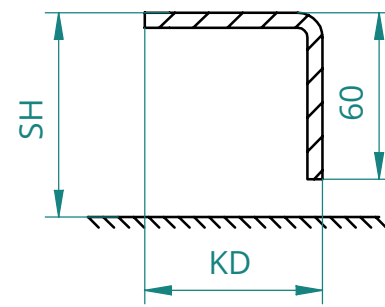

KD** (MV 4298 N/G) = 45 mm
 KD** (MV 4360/4361 N/G) = 70 mm
 KD** (MV 4360/4361 W) = 60 mm

type: **S5**

type: **S6**

type: **S7**

type: **S8**

KD (MV 4298 N/G) = 49 mm
 KD (MV 4360/4361 N/G) = 73 mm
 KD (MV 4360/4361 W) = 63 mm

*GASKET FOR GASTIGHT AND WEATHERTIGHT DOOR TYPES